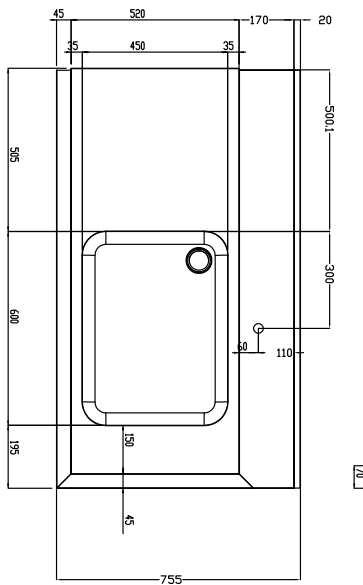

 Sink size 500x400x300mm with overflow pipe and drain
 hole. Basket direction: from right to left.

Main Features

- Supplied knocked-down and easy to assemble.
- Designed for 500x500 mm dishwashing racks.
- The table is intended to be directly connected with the rack type in the loading side from right to left direction.
- Suitable to be installed alone with the rack type dishwasher to save space.

Sustainability

- Stainless steel feet 50 mm adjustable in height to align the operation height between the dishwasher and table as well as to ensure that tables drain back into the dishwasher.

Optional Accessories

- 2 legs for floor mounted storing shelf PNC 855296
- Dish scraper PNC 855297
- Double hole deck mounted elbow operated mixing temperature faucet with pre-rinse unit PNC 855379
- Deck mounted mixing temperature pre-rinse unit PNC 855380
- Wall mounted mixing temperature pre-rinse unit PNC 855381
- Single hole deck mounted mixing temperature pre-rinse unit PNC 855385
- Single hole deck mounted elbow operated mixing temperature faucet with pre-rinse unit PNC 855386
- Single hole deck mounted riser add-on mixing temperature faucet with pre-rinse unit PNC 855389
- Floor fastening kit for 2 square legs PNC 865386
- Removable bridge table, 800 mm PNC 865418
- Removable bridge table with hole, 800 mm PNC 865419
- Undershelf for dishwasher table, 1300 mm PNC 865481
- Single plastic drain syphon 2" for Sinks PNC 895313

Front

Side

D = Drain

Top

Key Information:

External dimensions, Width:	1300 mm
865406 (BHRPT6B11R)	
External dimensions, Depth:	755 mm
External dimensions, Height:	1170 mm
Net weight:	24 kg
Splashback Dimensions, Height:	260 mm
Basin dimensions:	