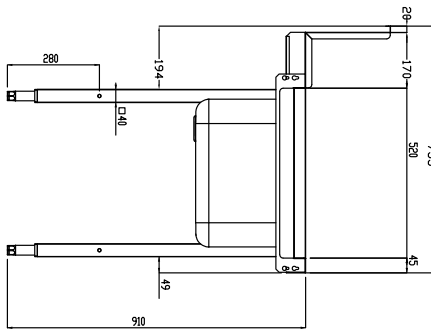

 Sink size 500x400x300mm with overflow pipe and drain
 hole. Basket direction: from right to left.

Main Features

- Supplied knocked-down and easy to assemble.
- Designed for 500x500 mm dishwashing racks.
- The table is intended to be directly connected with the rack type in the loading side from right to left direction.
- Suitable to be installed alone with the rack type dishwasher to save space.

Sustainability

- Stainless steel feet 50 mm adjustable in height to align the operation height between the dishwasher and table as well as to ensure that tables drain back into the dishwasher.

Optional Accessories

- 2 legs for floor mounted storing shelf PNC 855296
- Dish scraper PNC 855297
- Double hole deck mounted elbow operated mixing temperature faucet with pre-rinse unit PNC 855379
- Deck mounted mixing temperature pre-rinse unit PNC 855380
- Wall mounted mixing temperature pre-rinse unit PNC 855381
- Single hole deck mounted mixing temperature pre-rinse unit PNC 855385
- Single hole deck mounted elbow operated mixing temperature faucet with pre-rinse unit PNC 855386
- Single hole deck mounted riser add-on mixing temperature faucet with pre-rinse unit PNC 855389
- Floor fastening kit for 2 square legs PNC 865386
- Removable bridge table, 800 mm PNC 865418
- Removable bridge table with hole, 800 mm PNC 865419
- Undershelf for dishwasher table, 1300 mm PNC 865481
- Single plastic drain syphon 2" for Sinks PNC 895313

Front

Side

D = Drain

Top

Key Information:

External dimensions, Width:	1300 mm
865406 (BHRPT6B11R)	
External dimensions, Depth:	755 mm
External dimensions, Height:	1170 mm
Net weight:	24 kg
Splashback Dimensions, Height:	260 mm
Basin dimensions:	